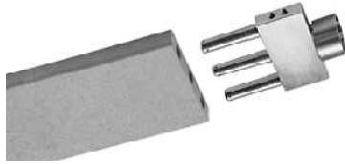

## Pizzi S.r.l.® semi-automatic systems

**PZ9129**

*Nozzle for dowels*

**PZ9929**

*Nozzle for doors  
and for kitchen  
cabinet doors*

**PZ9130**

*Dovetail joint*

**PZ9131**

*For finger joint*

**PZ9051 / 9052**

*One spatula nozzle  
with delivery on both  
sides H 75 & H -95 mm*

**PZ9078 / 9978**

*Two spatulas nozzle  
with internal delivery on  
both or 4all, H 75/-95 mm*

**PZ9053 / 9953**